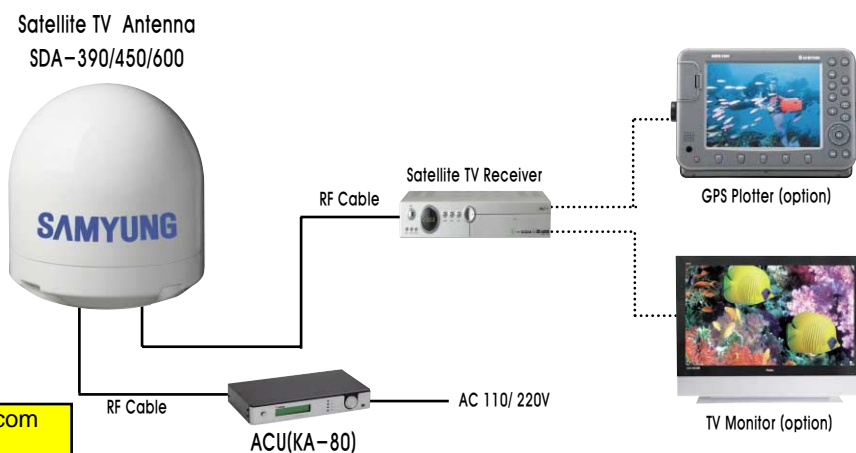

Distributed By: Technotime Limited, info@technotimeltd.com
+2348078600505, +2348032690065.